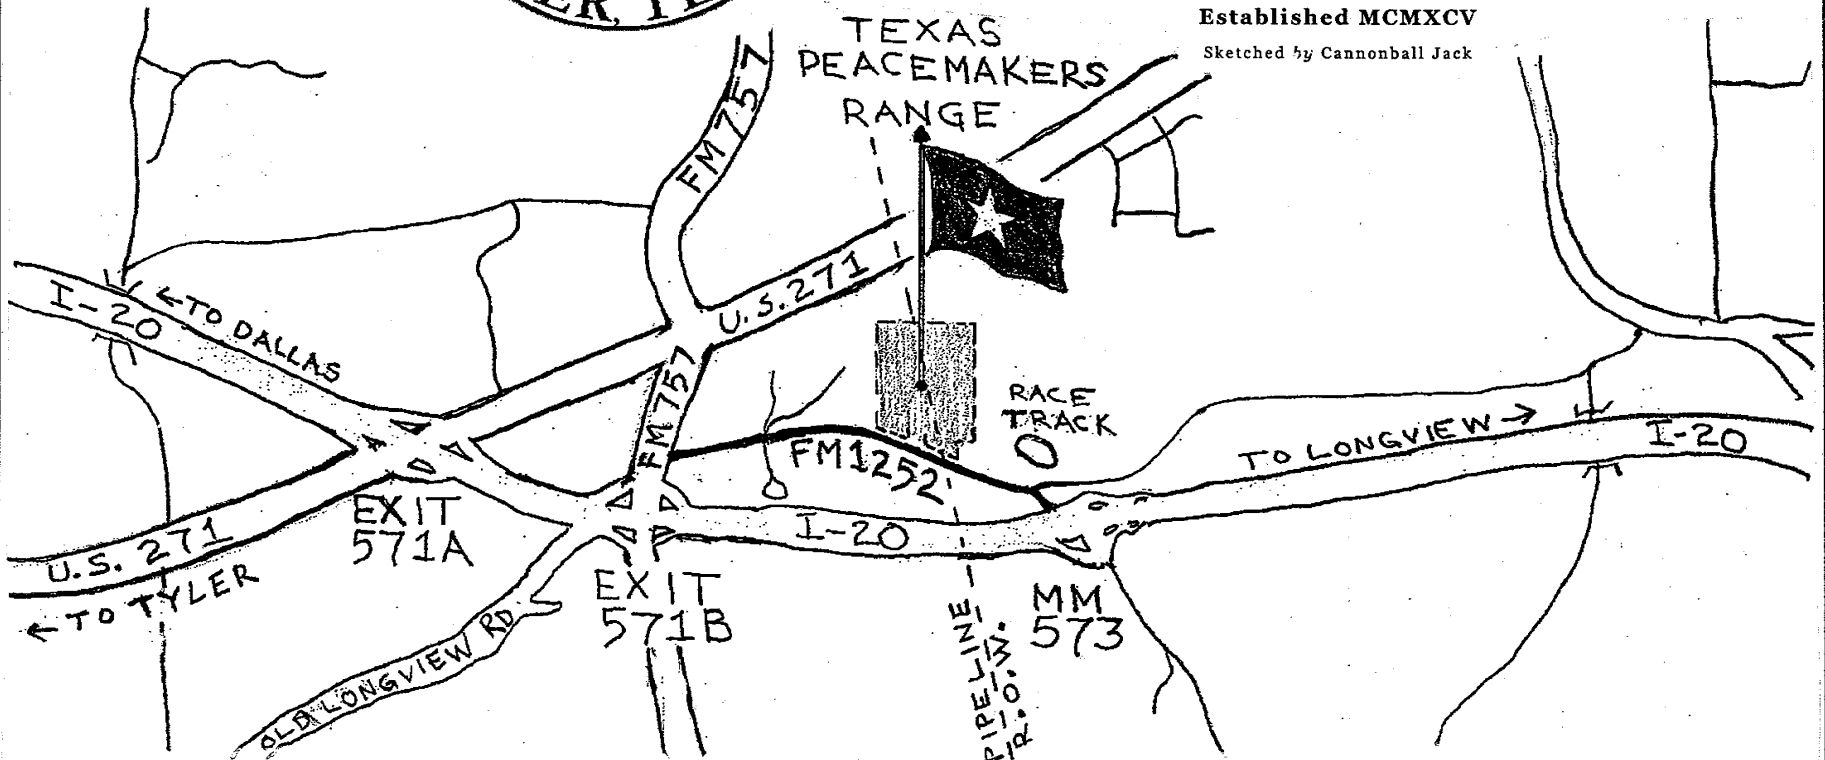

Correct and Reliable Map to The
Texas Peacemakers
COWBOY ACTION SHOOTING
Range

A SASS Affiliated Club

Being Located in Smith County, 15 miles Northeast of Tyler, Texas on
17845 FM-1252, Winona, TX 75792

Latitude: N 32° 26.476', Longitude: W -95° 06.471', Elevation 449' AMSL

Established MCMXCV

Sketched by Cannonball Jack

From **Dallas, Texas** take I-20 East for 100 miles.
Take FM 757 North (exit 571B) for 3/10th mile.
Turn right on FM 1252 East and proceed for 8/10th mile
to iron gate on left at range.

From **Shreveport, Louisiana**, take I-20 West for 83 miles.
Take FM 757 North (exit 571B) for 3/10th mile.
Turn right on FM 1252 East and proceed for 8/10th mile
to iron gate on left at range.