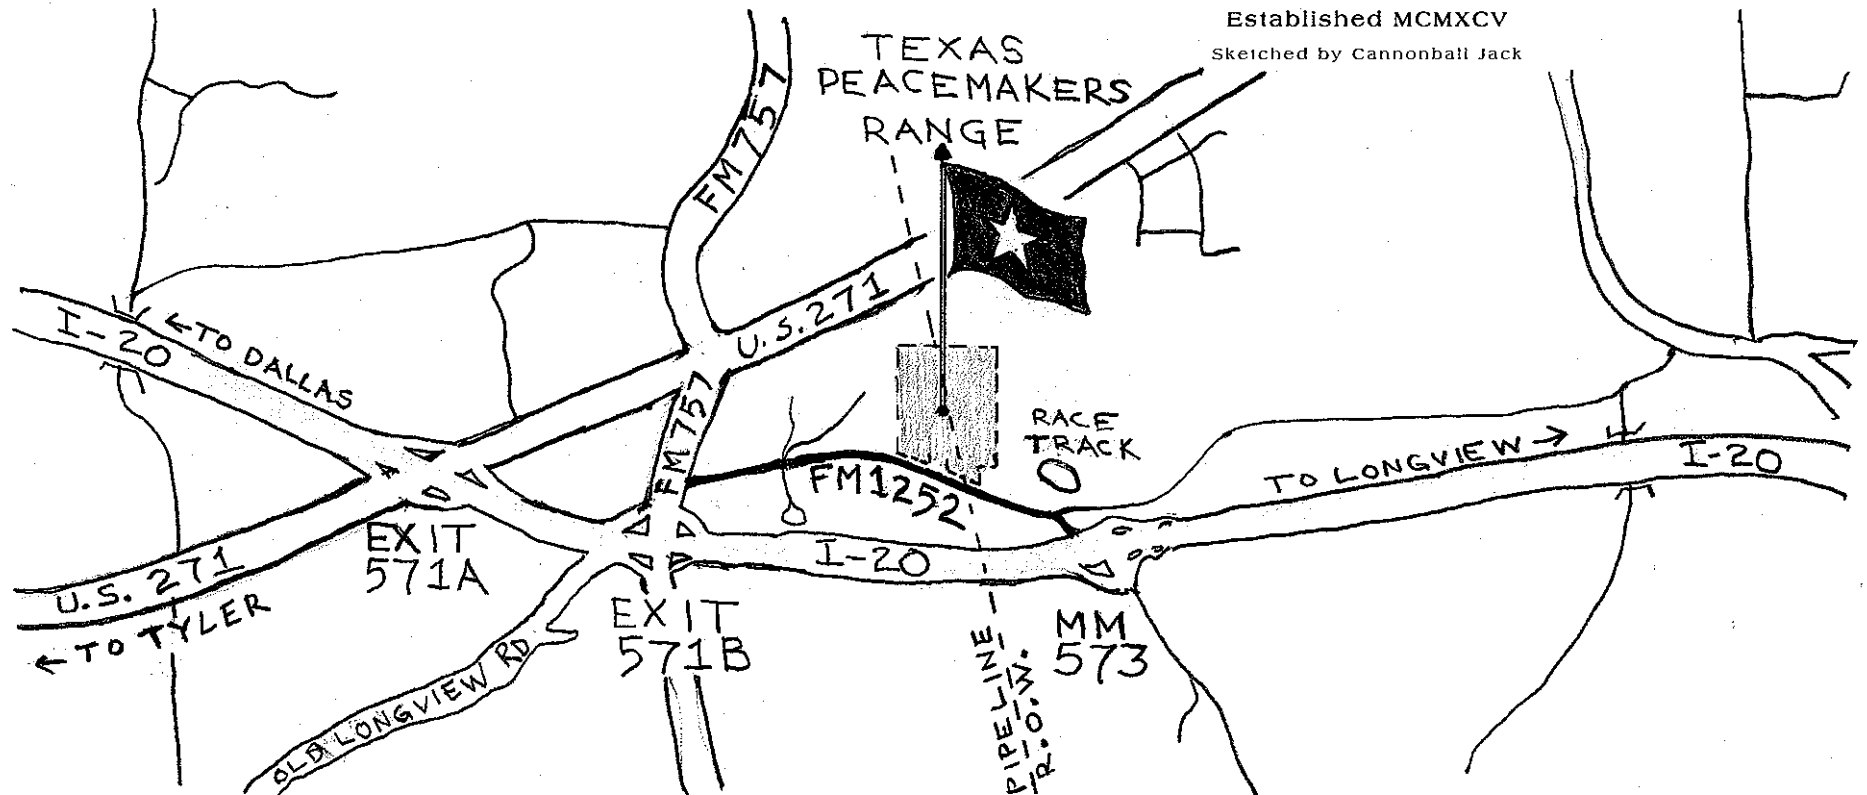

Correct and Reliable Map to The
**Texas Peacemakers
COWBOY ACTION SHOOTING
Range**

A SASS Affiliated Club

Being Located in Smith County, 15 miles Northeast of Tyler, Texas

Latitude: 32°N 26' 28", Longitude: -95°W 06' 27"

Established MCMXCV

Sketched by Cannonball Jack

From Dallas, Texas take I-20 East for 100 miles.
Take FM 757 North (exit 571B) for 3/10th mile.
Turn right on FM 1252 East and proceed for
8/10th mile to iron gate on left at range.

From Shreveport, Louisiana, take I-20 West for 83 miles.
Take FM 757 North (exit 571B) for 3/10th mile.
Turn right on FM 1252 East and proceed for
8/10th mile to iron gate on left at range.